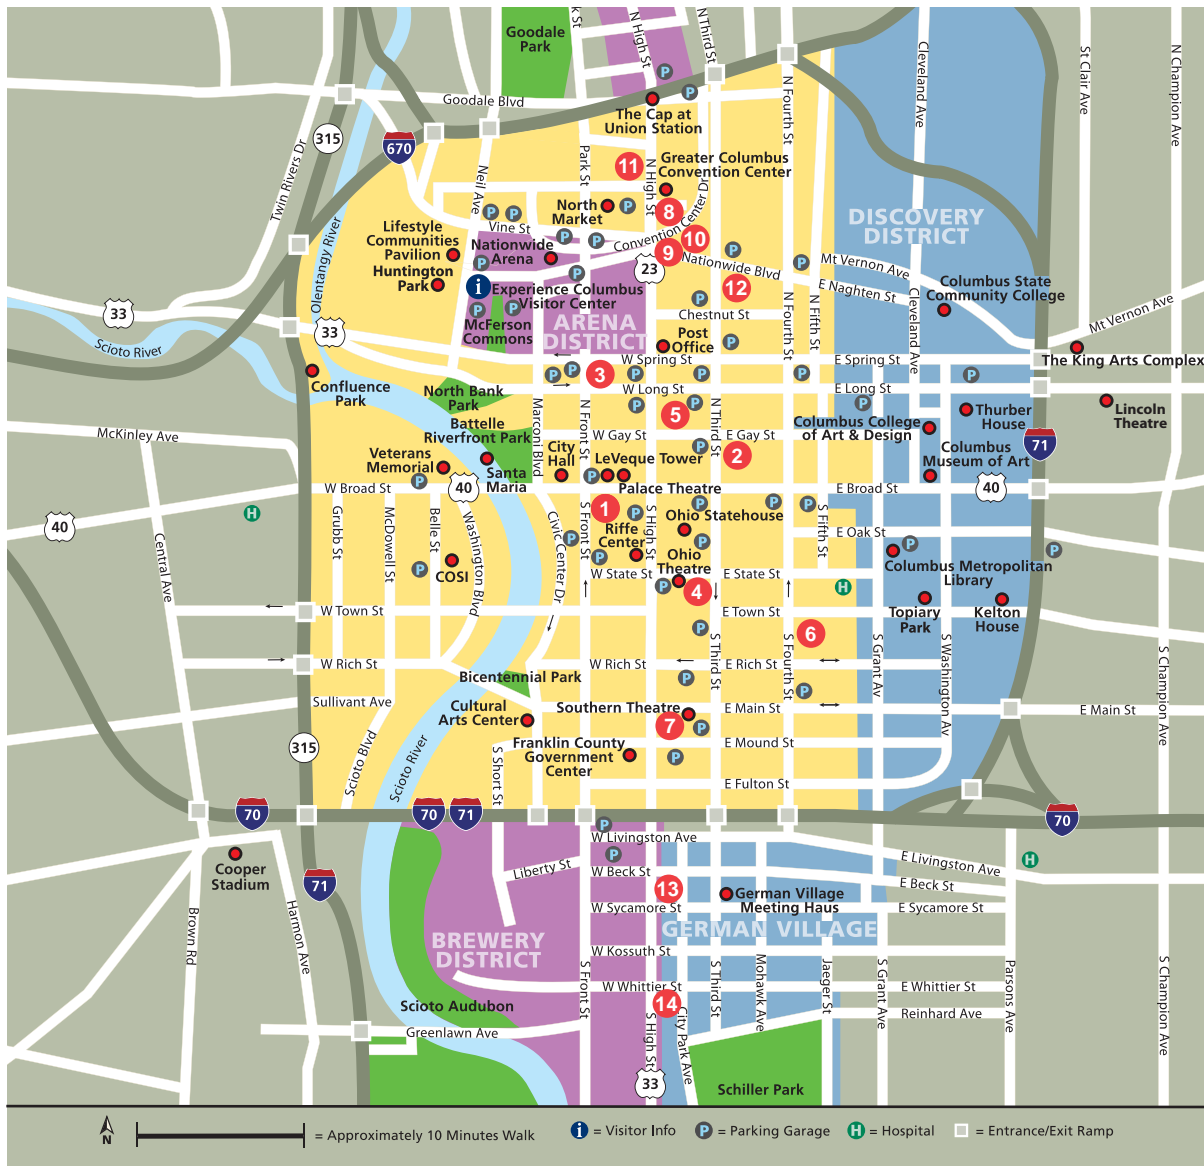

# Downtown Columbus Hotels

**Hotel**

1. DoubleTree Guest Suites
2. The Columbus, A Renaissance Hotel
3. Courtyard by Marriott
4. Hyatt on Capitol Square
5. Residence Inn by Marriott
6. Holiday Inn Columbus Downtown Capitol Square
7. Westin Great Southern
8. Arena District Hyatt Regency
9. Crowne Plaza
10. Drury Inn & Suites Convention Center
11. Hampton Inn & Suites
12. Red Roof Inn
13. Clarmont Inn & Suites
14. German Village Inn

**Blocks to Veterans Memorial**

- 3
- 5
- 5
- 5
- 5
- 7
- 7
- 8
- 8
- 9
- 9
- 9
- 11
- 14